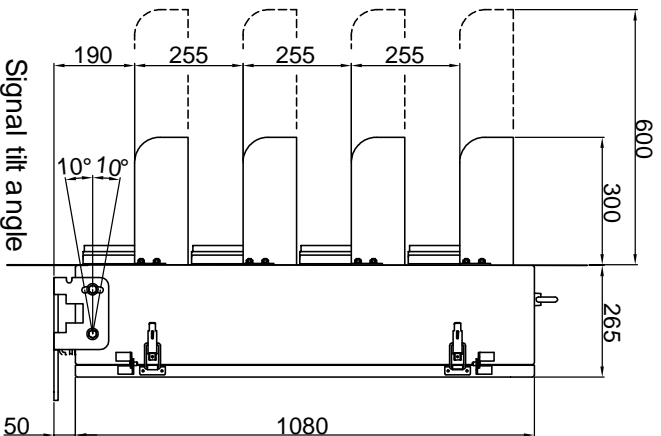

Signal Mounting Plate

Issue	Drawing Revision Form no.	Name	Date

Signal House Ltd
Cherrycourt Way
Sharnford Road
Brighton BN1 1V/4UH
Tel : (01253) 372477
Fax : (01253) 806889
Email: sales@signalhouse.co.uk

DATA SHEET

Drawn	Date
PB	9/10/09

3rd Angle Projection

4 Aspect LED
Colour Light Signal

Dimensions are in mm, unless specified otherwise.
Dwg no. SS4001 * Issue A

A

2

3

4

5

6

7

8

9

1

G