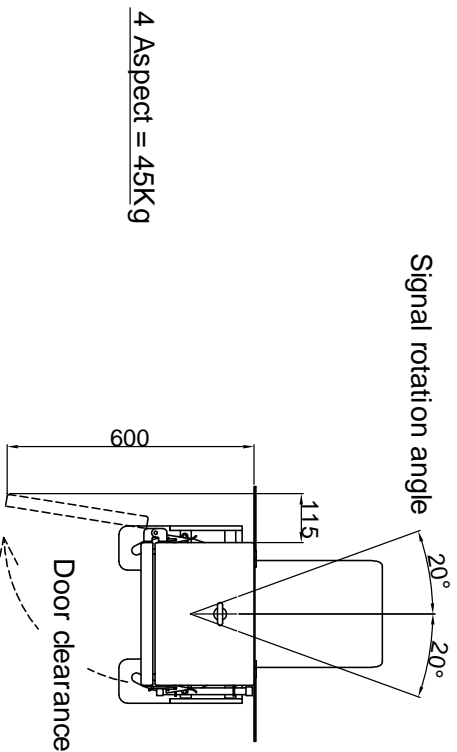

DO NOT SCALE

Part No.	Description	PADS No.
	Signals with Short Hoods	
SS 400 1	4 Aspect LED Colour Light Signal Red/Yellow/Green/Yellow, 11 0V AC, 300mm hoods	086 /009 333
	Signals with Extended Hoods	
SS 400 1E	4 Aspect LED Colour Light Signal Red/Yellow/Green/Yellow, 11 0V AC, 600mm hoods	086 /009 342
	Spares	
1810/Y Issue B	Yellow Replacement Aspect Module	086 /009 343
1810/G Issue B	Green Replacement Aspect Module	086 /009 344
1810/R Issue B	Red Replacement Aspect Module	086 /009 345
CSRE4	Special Replacement 'Octal' EKR for Signal House LED Long Range Signal only.	086 /009 346

4 Aspect = 45Kg