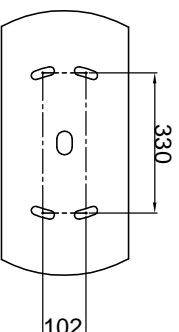

Signal Mounting Plate

Issue	Drawing Revision Form no.	Name	Date

Signal House Ltd
Cherrycourt Way
Sharnford Road
Brighton BN1 1V/4UH
Tel : (01253) 372477
Fax : (01253) 806889
Email: sales@signalhouse.co.uk

DATA SHEET

Drawn	Date
PB	9/10/09

3rd Angle Projection

4 Aspect LED
Colour Light Signal

Dimensions are in mm, unless specified otherwise.
Dwg no. SS4001 * Issue A

A

2

3

4

5

6

7

8

9

1

G