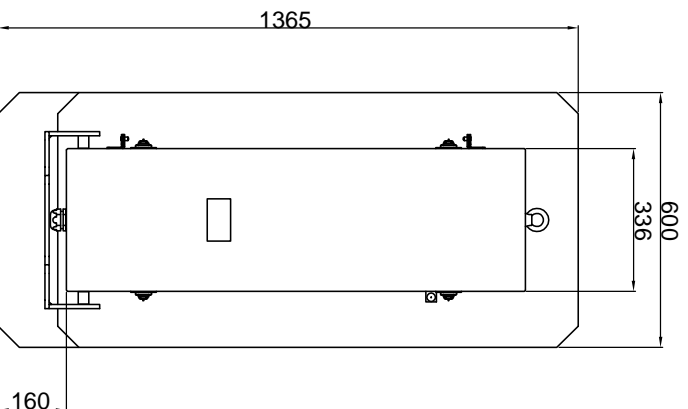

Signal Mounting Plate

Issue	Drawing Revision Form no.	Name	Date

Signal House Ltd
Cherrycourt Way
Sharnford Road
Brighton BN1 1V/4UH
Tel : (01253) 372477
Fax : (01253) 806889
Email: sales@signalhouse.co.uk

DATA SHEET

Drawn	Date
PB	9/10/09

3rd Angle Projection

4 Aspect LED
Colour Light Signal

Dimensions are in mm, unless specified otherwise.
Dwg no. SS4001 * Issue A

A

2

3

4

5

6

7

8

9

1

G