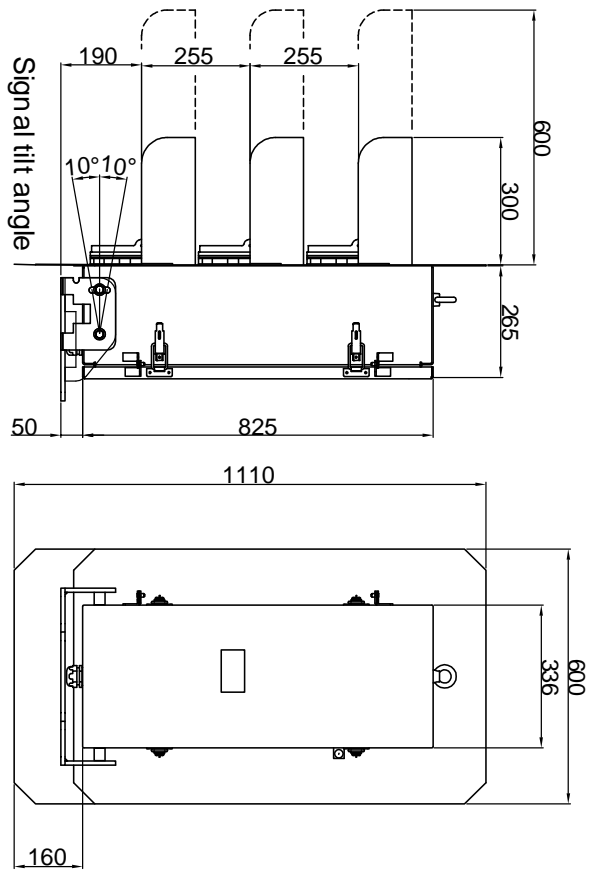

**DO NOT SCALE**

Part No.	Description	PADS No.
	Signals with Short Hoods	
SS 300 1	3 Aspect LED Colour Light Signal Red/Yellow/Green, 110V AC, 300mm hoods	086 /009 331
SS 300 2	3 Aspect LED Colour Light Signal Yellow/Green/Yellow, 110V AC, 300mm hoods	086 /009 332
	Signals with Extended Hoods	
SS 300 1E	3 Aspect LED Colour Light Signal Red/Yellow/Green, 110V AC, 600mm hoods	086 /009 340
SS 300 2E	3 Aspect LED Colour Light Signal Yellow/Green/Yellow, 110V AC, 600mm hoods	086 /009 341
	Spares	
1810 /Y Issue B	Yellow Replacement Aspect Module	086 /009 343
1810 /G Issue B	Green Replacement Aspect Module	086 /009 344
1810 /R Issue B	Red Replacement Aspect Module	086 /009 345
CSRE4	Special Replacement 'Octal' EKR for Signal House LED Long Range Signal only.	086 /009 346

DATA SHEET		Drawn	Date	Title
Checked	PB	9/10/09	3 Aspect LED Colour Light Signal	

3 Aspect LED Colour Light Signal  
 Dimensions are in mm, unless specified otherwise.  
 Dwg no. **SS300\*\*** Issue **A**