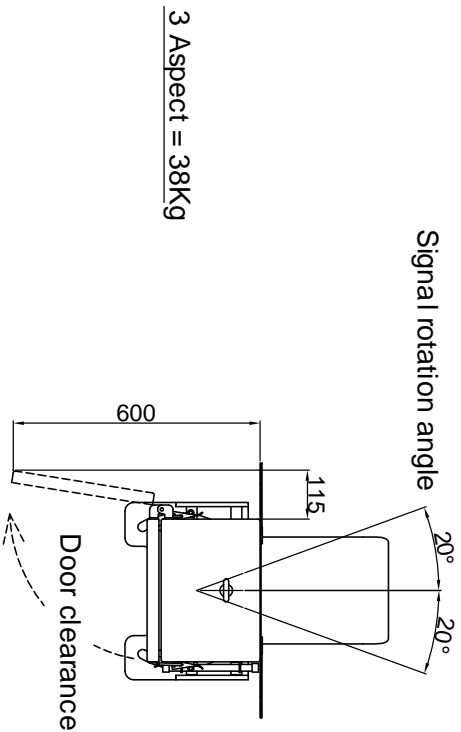

**DO NOT SCALE**

Part No.	Description	PADS No.
	Signals with Short Hoods	
SS 300 1	3 Aspect LED Colour Light Signal Red/Yellow/Green, 110V AC, 300mm hoods	086 /009 331
SS 300 2	3 Aspect LED Colour Light Signal Yellow/Green/Yellow, 110V AC, 300mm hoods	086 /009 332
	Signals with Extended Hoods	
SS 300 1E	3 Aspect LED Colour Light Signal Red/Yellow/Green, 110V AC, 600mm hoods	086 /009 340
SS 300 2E	3 Aspect LED Colour Light Signal Yellow/Green/Yellow, 110V AC, 600mm hoods	086 /009 341
	Spares	
1810 /Y Issue B	Yellow Replacement Aspect Module	086 /009 343
1810 /G Issue B	Green Replacement Aspect Module	086 /009 344
1810 /R Issue B	Red Replacement Aspect Module	086 /009 345
CSRE4	Special Replacement 'Octal' EKR for Signal House LED Long Range Signal only.	086 /009 346

DATA SHEET		Drawn	Date	Title
Checked	PB	9/10/09	3 Aspect LED Colour Light Signal	

3 Aspect LED Colour Light Signal  
 Dimensions are in mm, unless specified otherwise.  
 Dwg no. **SS300\*\*** Issue **A**