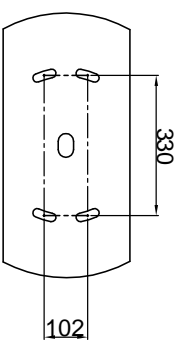

**DO NOT SCALE**

Part No.	Description	PADS No.
	Signals with Short Hoods	
SS 300 1	3 Aspect LED Colour Light Signal Red/Yellow/Green, 110V AC, 300mm hoods	086 /009 331
SS 300 2	3 Aspect LED Colour Light Signal Yellow/Green/Yellow, 110V AC, 300mm hoods	086 /009 332
	Signals with Extended Hoods	
SS 300 1E	3 Aspect LED Colour Light Signal Red/Yellow/Green, 110V AC, 600mm hoods	086 /009 340
SS 300 2E	3 Aspect LED Colour Light Signal Yellow/Green/Yellow, 110V AC, 600mm hoods	086 /009 341
	Spares	
1810 /Y Issue B	Yellow Replacement Aspect Module	086 /009 343
1810 /G Issue B	Green Replacement Aspect Module	086 /009 344
1810 /R Issue B	Red Replacement Aspect Module	086 /009 345
CSRE4	Special Replacement 'Octal' EKR for Signal House LED Long Range Signal only.	086 /009 346

DATA SHEET		Drawn	Date	Title
Checked	PB	9/10/09	3 Aspect LED Colour Light Signal	

3 Aspect LED Colour Light Signal  
 Dimensions are in mm, unless specified otherwise.  
 Dwg no. **SS300\*\*** Issue **A**