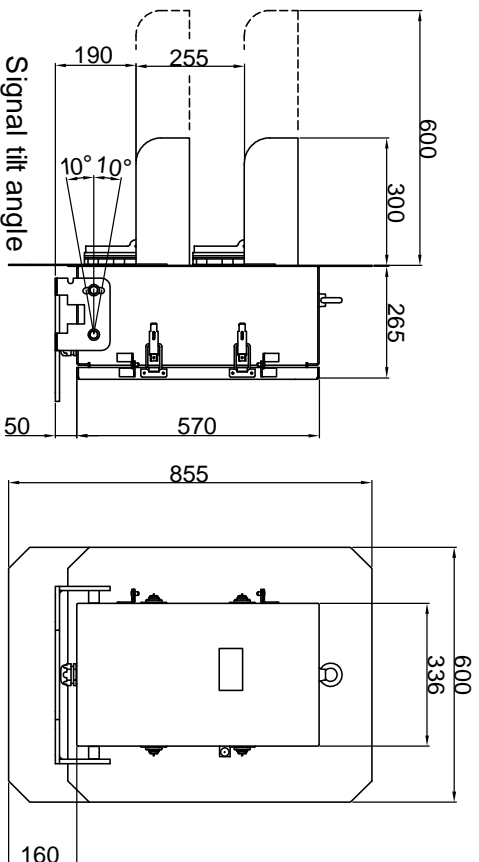

DO NOT SCALE

Part No.	Description	PADS No.
	Signals with Short Hoods	
SS2001	2 Aspect LED Colour Light Signal Red/Green, 110V AC, 300mm hoods	086/009 328
SS2002	2 Aspect LED Colour Light Signal Yellow/Green, 110V AC, 300mm hoods	086/009 329
SS2003	2 Aspect LED Colour Light Signal Red/Yellow, 110V AC, 300mm hoods	086/009 330
	Signals with Extended Hoods	
SS2001E	2 Aspect LED Colour Light Signal Red/Green, 110V AC, 600mm hoods	086/009 337
SS2002E	2 Aspect LED Colour Light Signal Yellow/Green, 110V AC, 600mm hoods	086/009 338
SS2003E	2 Aspect LED Colour Light Signal Red/Yellow, 110V AC, 600mm hoods	086/009 339
	Spares	
1810/Y Issue B	Yellow Replacement Aspect Module	086/009 343
1810/G Issue B	Green Replacement Aspect Module	086/009 344
1810/R Issue B	Red Replacement Aspect Module	086/009 345
CSRE4	Special Replacement 'Octal' EKR for Signal House LED Long Range Signal only.	086/009 346