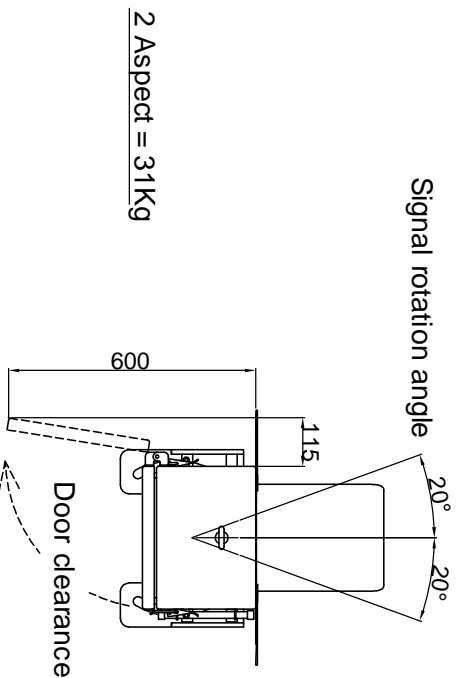

DO NOT SCALE

Part No.	Description	PADS No.
	Signals with Short Hoods	
SS2001	2 Aspect LED Colour Light Signal Red/Green, 110V AC, 300mm hoods	086/009 328
SS2002	2 Aspect LED Colour Light Signal Yellow/Green, 110V AC, 300mm hoods	086/009 329
SS2003	2 Aspect LED Colour Light Signal Red/Yellow, 110V AC, 300mm hoods	086/009 330
	Signals with Extended Hoods	
SS2001E	2 Aspect LED Colour Light Signal Red/Green, 110V AC, 600mm hoods	086/009 337
SS2002E	2 Aspect LED Colour Light Signal Yellow/Green, 110V AC, 600mm hoods	086/009 338
SS2003E	2 Aspect LED Colour Light Signal Red/Yellow, 110V AC, 600mm hoods	086/009 339
	Spares	
1810/Y Issue B	Yellow Replacement Aspect Module	086/009 343
1810/G Issue B	Green Replacement Aspect Module	086/009 344
1810/R Issue B	Red Replacement Aspect Module	086/009 345
CSRE4	Special Replacement 'Octal' EKR for Signal House LED Long Range Signal only.	086/009 346