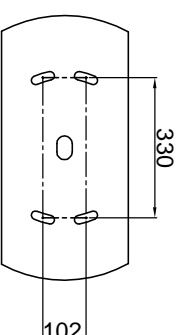

DO NOT SCALE

Part No.	Description	PADS No.
	Signals with Short Hoods	
SS2001	2 Aspect LED Colour Light Signal Red/Green, 110V AC, 300mm hoods	086/009 328
SS2002	2 Aspect LED Colour Light Signal Yellow/Green, 110V AC, 300mm hoods	086/009 329
SS2003	2 Aspect LED Colour Light Signal Red/Yellow, 110V AC, 300mm hoods	086/009 330
	Signals with Extended Hoods	
SS2001E	2 Aspect LED Colour Light Signal Red/Green, 110V AC, 600mm hoods	086/009 337
SS2002E	2 Aspect LED Colour Light Signal Yellow/Green, 110V AC, 600mm hoods	086/009 338
SS2003E	2 Aspect LED Colour Light Signal Red/Yellow, 110V AC, 600mm hoods	086/009 339
	Spares	
1810/Y Issue B	Yellow Replacement Aspect Module	086/009 343
1810/G Issue B	Green Replacement Aspect Module	086/009 344
1810/R Issue B	Red Replacement Aspect Module	086/009 345
CSRE4	Special Replacement 'Octal' EKR for Signal House LED Long Range Signal only.	086/009 346