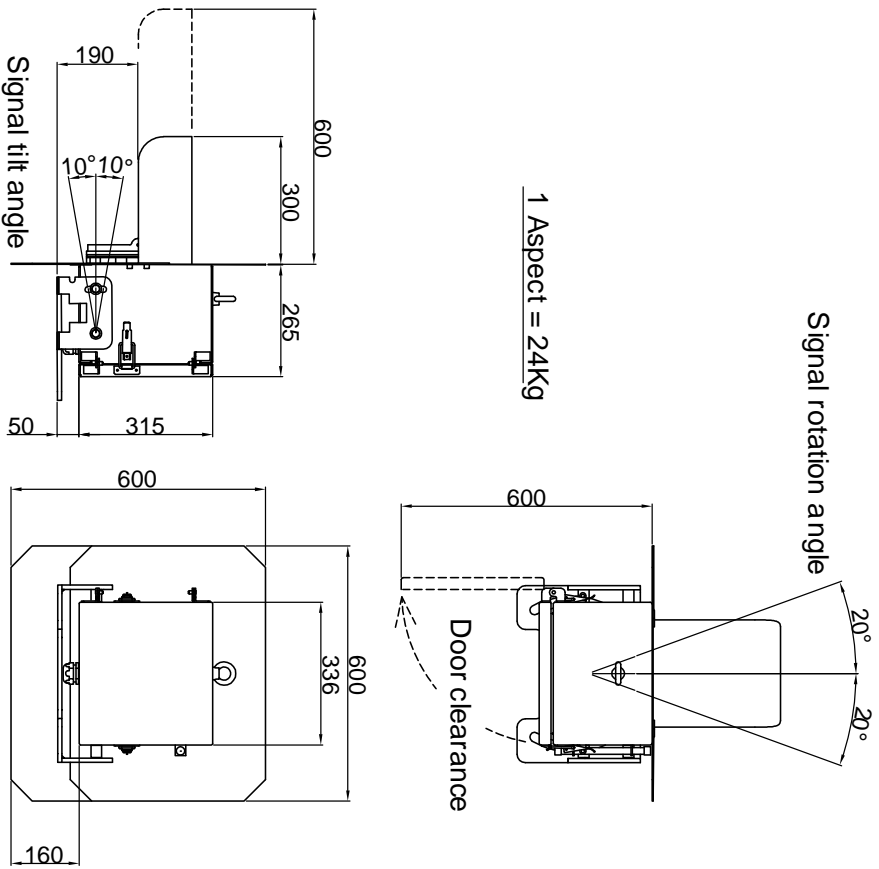

DO NOT SCALE

Part No.	Description	PADS No.
	Signals with Short Hoods	
SS 1001	1 Aspect LED Colour Light Signal Red, 110V AC, 300mm hood	086 /009 325
SS 1002	1 Aspect LED Colour Light Signal Yellow, 110V AC, 300mm hood	086 /009 326
SS 1003	1 Aspect LED Colour Light Signal Green, 110V AC, 300mm hood	086 /009 327
	Signals with Extended Hoods	
SS 1001E	1 Aspect LED Colour Light Signal Red, 110V AC, 600mm hood	086 /009 334
SS 1002E	1 Aspect LED Colour Light Signal Yellow, 110V AC, 600mm hood	086 /009 335
SS 1003E	1 Aspect LED Colour Light Signal Green, 110V AC, 600mm hood	086 /009 336
	Spares	
1810/Y Issue B	Yellow Replacement Aspect Module	086 /009 343
1810/G Issue B	Green Replacement Aspect Module	086 /009 344
1810/R Issue B	Red Replacement Aspect Module	086 /009 345
CSRE4	Special Replacement 'Octal' EKR for Signal House LED Long Range Signal only.	086 /009 346

Drawn	Date
PB	9/10/09

3rd Angle Projection

Title
**1 Aspect LED
 Colour Light Signal**

Dimensions are in mm, unless specified otherwise.
 Dwg no. **SS100****

A

B

C

D