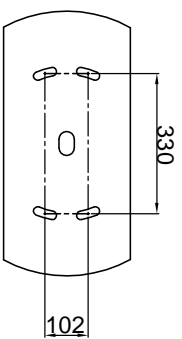

DO NOT SCALE

Part No.	Description	PADS No.
	Signals with Short Hoods	
SS 1001	1 Aspect LED Colour Light Signal Red, 110V AC, 300mm hood	086 /009 325
SS 1002	1 Aspect LED Colour Light Signal Yellow, 110V AC, 300mm hood	086 /009 326
SS 1003	1 Aspect LED Colour Light Signal Green, 110V AC, 300mm hood	086 /009 327
	Signals with Extended Hoods	
SS 1001E	1 Aspect LED Colour Light Signal Red, 110V AC, 600mm hood	086 /009 334
SS 1002E	1 Aspect LED Colour Light Signal Yellow, 110V AC, 600mm hood	086 /009 335
SS 1003E	1 Aspect LED Colour Light Signal Green, 110V AC, 600mm hood	086 /009 336
	Spares	
1810/Y Issue B	Yellow Replacement Aspect Module	086 /009 343
1810/G Issue B	Green Replacement Aspect Module	086 /009 344
1810/R Issue B	Red Replacement Aspect Module	086 /009 345
CSRE4	Special Replacement 'Octal' EKR for Signal House LED Long Range Signal only.	086 /009 346

Drawn	Date
PB	9/10/09

3rd Angle Projection

Title
**1 Aspect LED
 Colour Light Signal**

Dimensions are in mm, unless specified otherwise.
 Dwg no. **SS100****

A

B

C

D